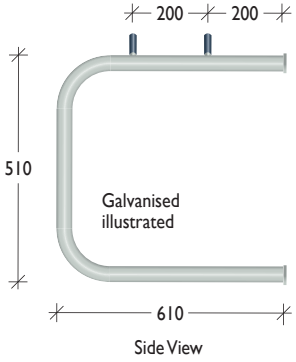

BR66F
Hanging Rail

Galvanised 20NB(26.9) x 2.6mm Medium Duty Galvanised Pipe / Powder coated in a range of colours
Stainless Steel 20NB(26.9) x 2.6mm Grade 304 Stainless Steel Pipe / Linished

Fixed Wall Plate
BR66F
 Galvanised / Powder Coated
SBR66F
 Stainless Steel

Utilising walls, and even ceilings, can often provide additional bicycle storage capacity.

Multiple Installation Guide
 Staggering the height of the BR66F Hanging Rail allows greater storage capacity