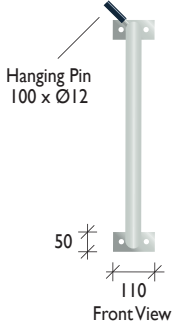

BR66F
Hanging Rail

Galvanised 20NB(26.9) x 2.6mm Medium Duty Galvanised Pipe / Powder coated in a range of colours
Stainless Steel 20NB(26.9) x 2.6mm Grade 304 Stainless Steel Pipe / Linished

Fixed Wall Plate
BR66F
 Galvanised / Powder Coated
SBR66F
 Stainless Steel

Utilising walls, and even ceilings, can often provide additional bicycle storage capacity.

Multiple Installation Guide
 Staggering the height of the BR66F Hanging Rail allows greater storage capacity