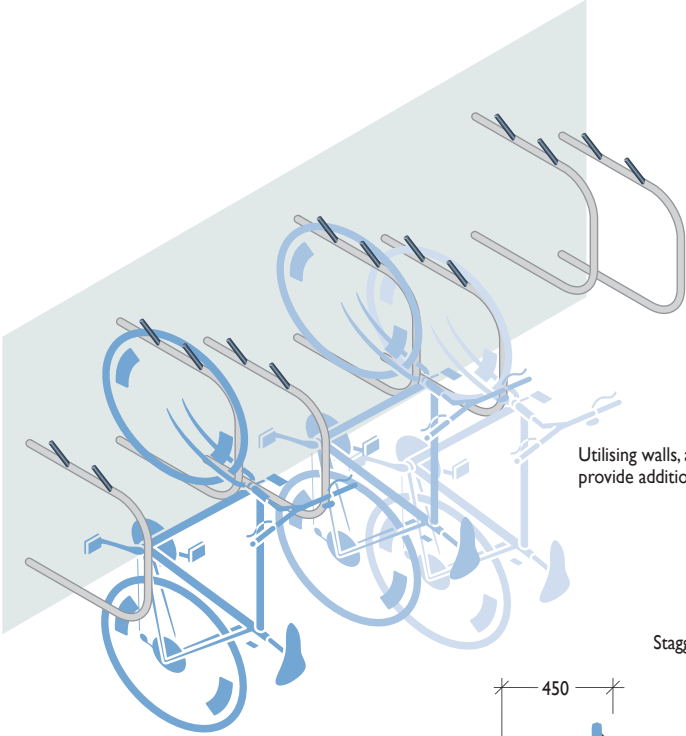

BR66F
Hanging Rail

Galvanised 20NB(26.9) x 2.6mm Medium Duty Galvanised Pipe / Powder coated in a range of colours
Stainless Steel 20NB(26.9) x 2.6mm Grade 304 Stainless Steel Pipe / Linished

Fixed Wall Plate
BR66F
 Galvanised / Powder Coated
SBR66F
 Stainless Steel

Utilising walls, and even ceilings, can often provide additional bicycle storage capacity.

Multiple Installation Guide
 Staggering the height of the BR66F Hanging Rail allows greater storage capacity